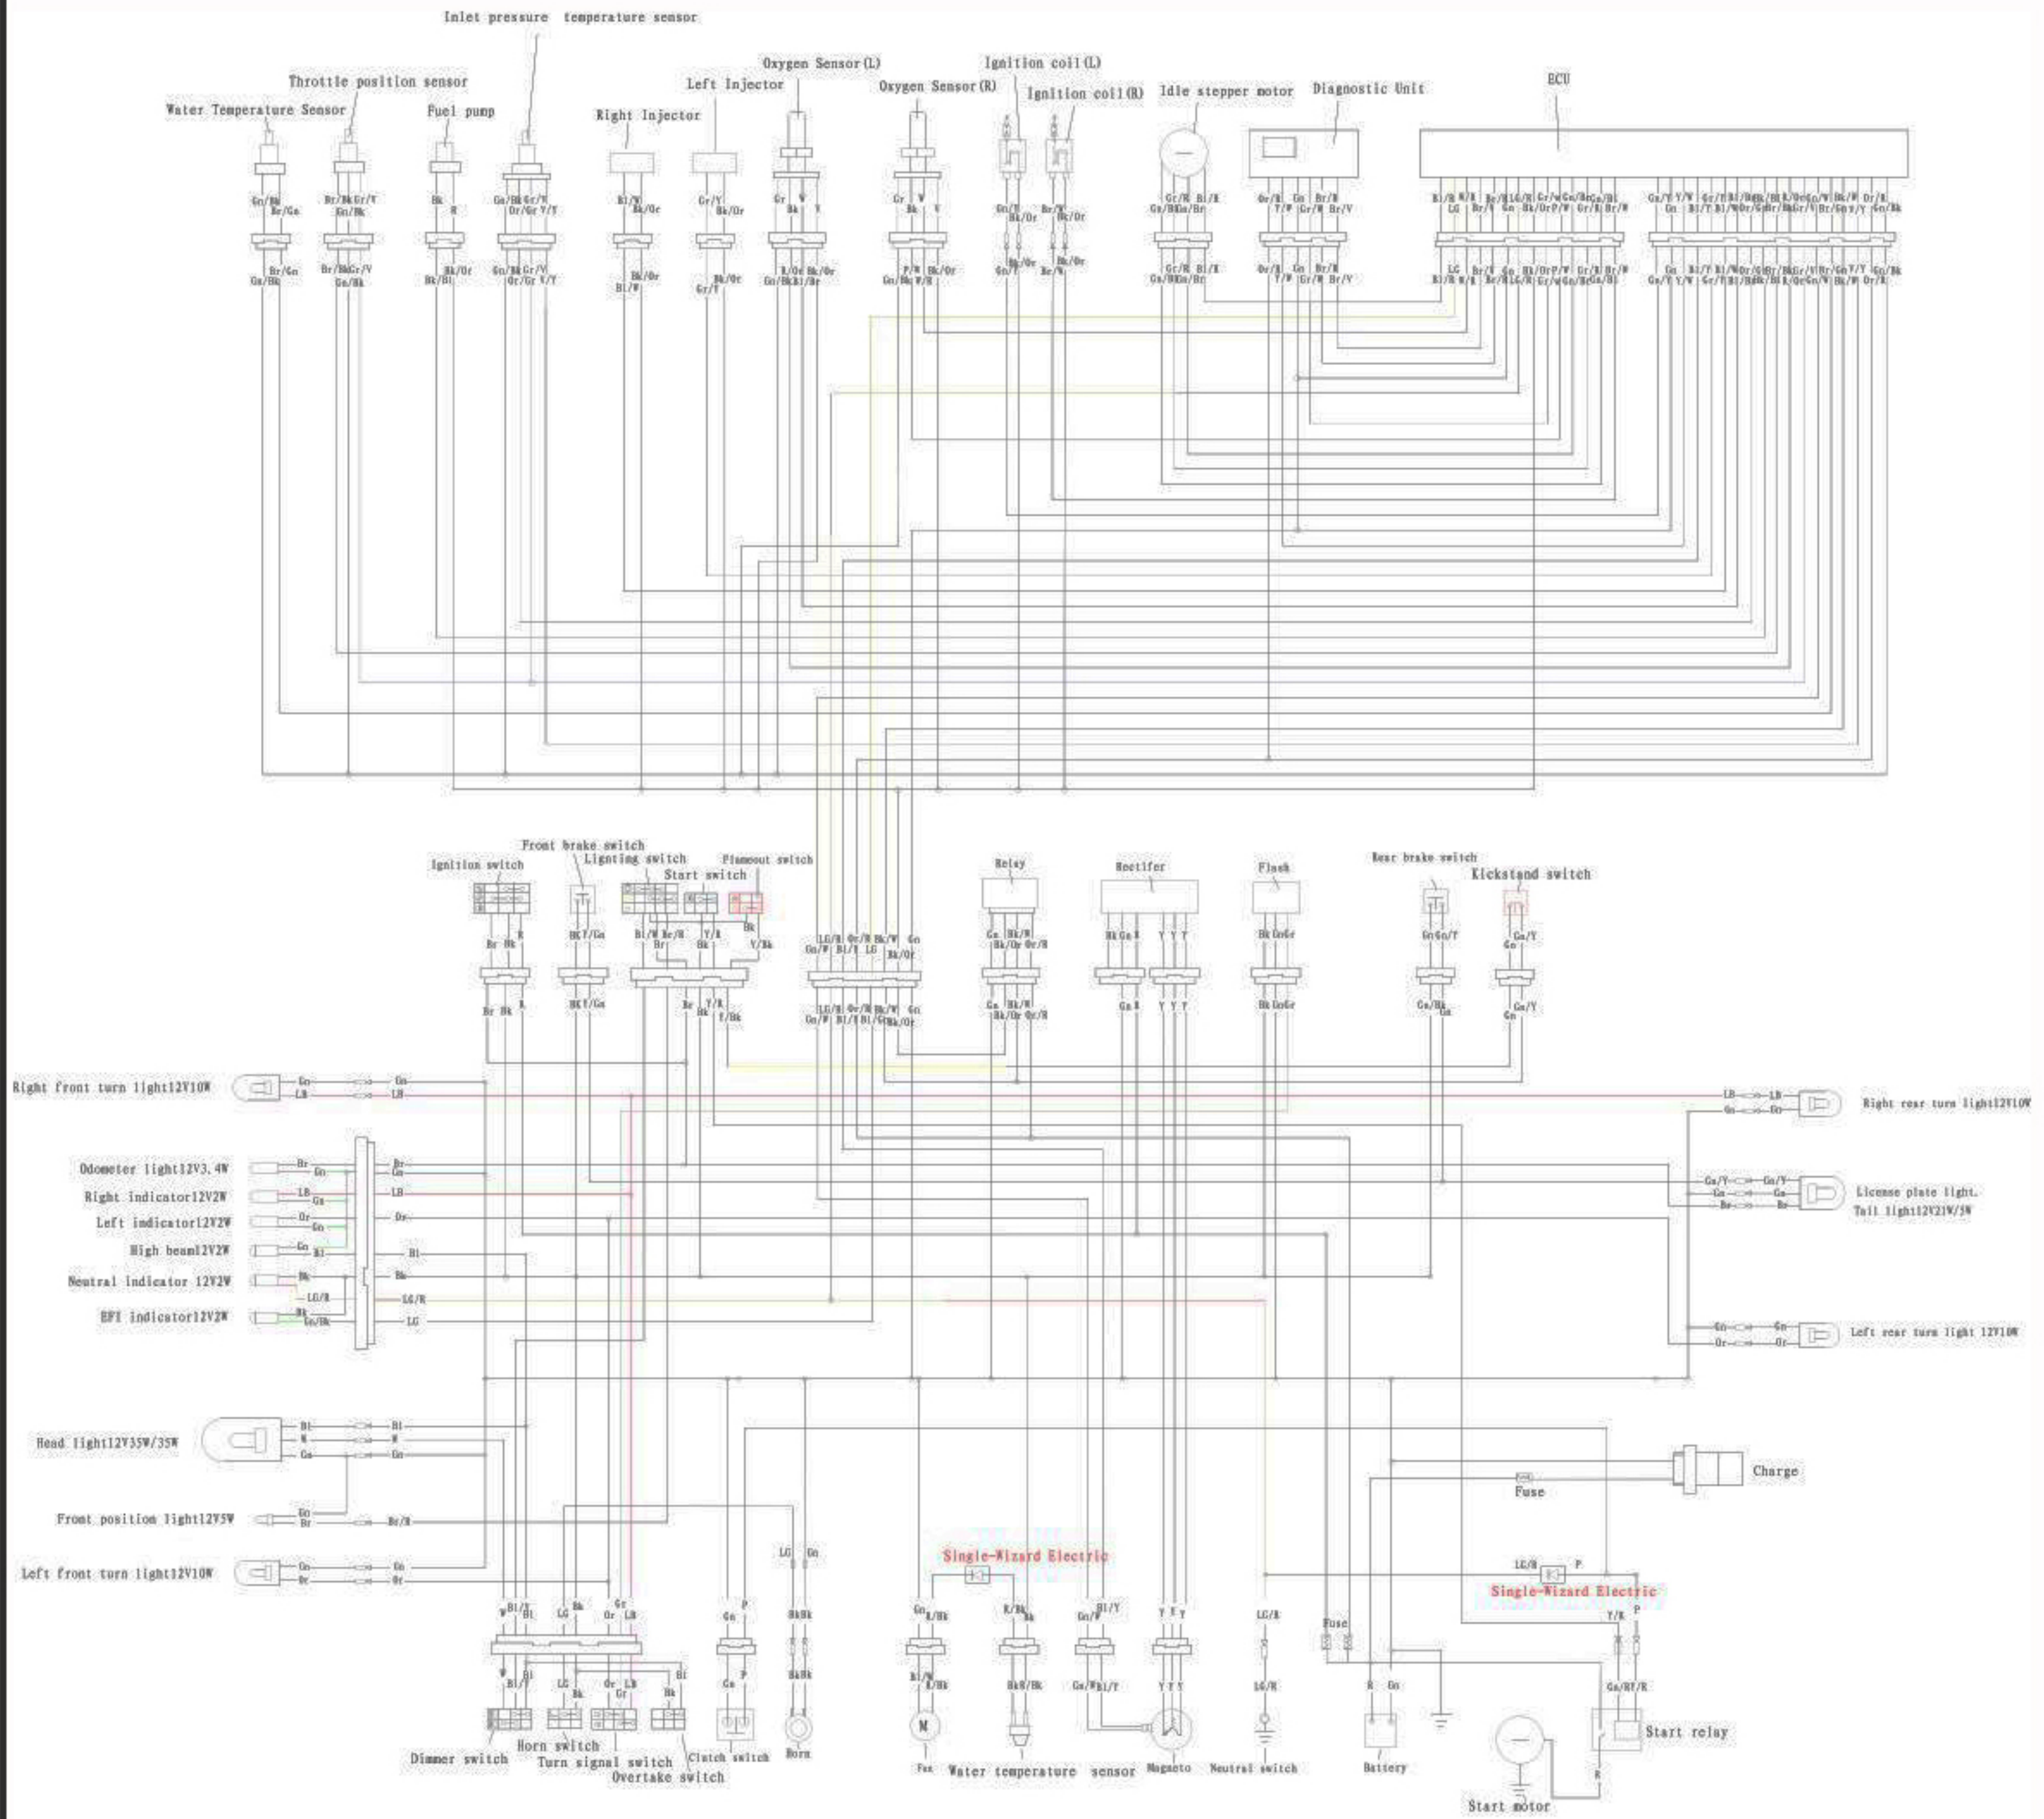

WIRING DIAGRAM - REBEL, DIABLO, NOMAD, OUTLAW

SYMBOL	Black	White	Blue	Brown	Green	Red	Yellow	Grey	Orange	Light Blue	Light Green	Pink	Violet
COLOR	Bk	W	Bl	Br	Gn	R	Y	Gr	Or	LB	LG	P	V